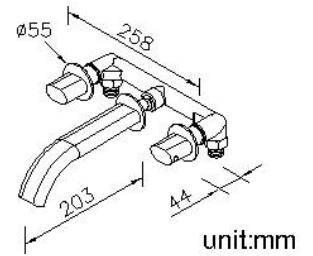

**Two-Handle Wall-Mounted Bath Mixer  
6920-W0-80CP**

**INTRODUCTION:**

JUSTIME made some transformation in oval to increase a sense of modernity, fitting the fashion of this generation, and adding elegant style into 6920 Series.

**DESCRIPTION:**

- 1.Simple and clean lines improve the surface fineness and reduce the accumulation of dirt.
- 2.Handle valve turning range from closed position: 90°
- 3.Thread of body connector: 1/2-14 NPT
- 4.The body of valve should be concealed in the wall beforehand with 1" adjusting space.
- 5.Brass with Chrome plated meets ASTM-SC2 standard.