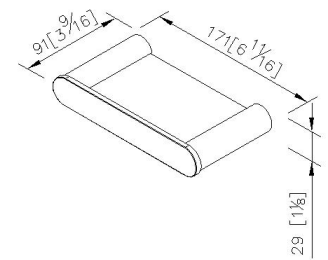

Soap Dish 6922-20-80MA

INTRODUCTION:

The bathroom should be a comfortable space that allows people to wash away the fatigue at the end of the day. The simple and elegant accessories harmonize with the leisurely atmosphere of the bathroom, bringing users a quiet and relaxing atmosphere. The oval shape with raised cambered surface is the classic design of Charming Collection; the elaborate design radiates gracefulness throughout the bathroom.

DESCRIPTION:

- 1.Brass body meets JIS 3604 standard.
- 2.Premium metal construction for durability.
- 3.Justime finishes resist corrosion and tarnish.
- 4.Product has been designed without joints to make it easy to clean.
- 5.Vertical force could support a static load of 2 kgf.
- 6.Tempered glass: 123*84.5*5mm.
- 7.Coordinates with other products in Charming collection.

unit: mm[inch]

Certification:

Fixing Kits:

- 1.SUS 304 Stainless Steel Screws *2
- Hex Key 2.5mm *1
Plastic Anchors *2

AWARD: