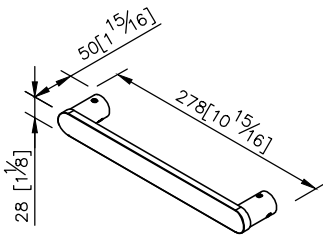

Grab Bar
6922-5X-80CP

- 1.Brass meets JIS 3604 standard.
- 2.Premium metal construction for durability.
- 3.Justime finishes resist corrosion and tarnish.
- 4.Chrome plated finish meets the standard of ASTM-SC2.
- 5.Product has been designed without joints to make it easy to clean.
- 6.Vertical force could support a static load of 120 Kgf.
- 7.Grab bar length between 2 centers is 250mm.
- 8.Coordinates with other products in Charming collection.

unit: mm[inch]