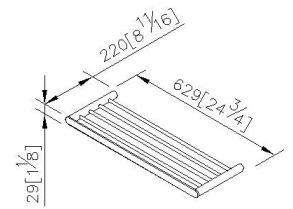

DESCRIPTION:

- 1.Brass material meets JIS 3604 standard.
- 2.Towel rack tube material meets stainless steel SUS #304 standard.
- 3.Justime finishes resist corrosion and tarnish.
- 4.Chrome plated finish meets the standard of ASTM-SC2.
- 5.Product has been designed without joints to make it easy to clean.
- 6.Vertical force could support a static load of 5 Kgf.
- 7.The size of towel rack: 600x220 mm.
- 8.Coordinates with other products in Charming collection.

unit: mm[inch]

Certification:

Fixing Kits:

- 1.Hex Key 2.5mm*1
- Bracket Anchor*2

AWARD: