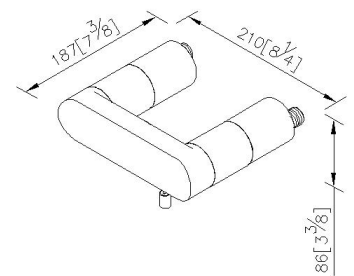

Bath/Shower Faucet 6922-94-80CP

INTRODUCTION:

JUSTIME design CHARMING Bath / Shower Mixer Faucet with simple and smooth shape- for comfort, users could operate easily; for safety, the construction between body and the wall is strong; for beauty, the brief design makes the bathroom more fashionable. Comparing with traditional bath / shower mixer faucet, the simple design of CHARMING has the advantages for shortening the manufacturing time and decreasing the unqualified rate, thus reducing the cost and saving the resources to achieve green economics.

DESCRIPTION:

1. Inlaid fillisters below the handles gives users convenient operation.
2. The switch beneath the body can adjust the water flow either from downward outlet or hand shower and shift to downward outlet automatically when turning off the water, for preventing unaware scald accident.
3. Thread of wall outlet: G1/2.
4. The distance between two centers of wall water-outlet is from 134mm to 176mm.
5. The flow regulator of the spout could adjust the water flow to flat flowing.
6. Brass with Chrome plated finish meets ASTM-SC2 standard.
7. Casting material meets ISO CuZn40Pb Standard.