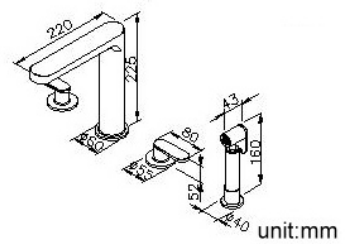

Two-Handle Kitchen Faucet W/Sprayer 6922-98-82CP

INTRODUCTION:

The oval shape with raised cambered surface is the major design of Charming Kitchen Faucet Collection; it's just like the elaborate and shiny jewel and spreads graceful atmosphere for space. The special inner swiveling design not only maintains the complete shape, but also decreases the seams, where the filth is easily accumulated.

DESCRIPTION:

1. Swiveling spout has passed up to 50,000 turns test. It can be adjusted by consumer for their requirement.
2. Handle valve turning range from closed position: 90°
3. Aerator with removable flow restrictor (2.2 GPM max.), can take off for larger water flow.
4. Stainless steel braided hose with SANTOPRENE tube (meets NSF approval), can bear 15Kg/cm² water pressure and 120°C heat.
5. Brass with Chrome plated meets ASTM-SC2 standard.
6. Stainless Steel sprayer passed over 100,000 times lifespan test.
7. The water of faucet will be turned off promptly when switch to the sprayer. And the water of faucet will be flowing again as the sprayer being shut off.