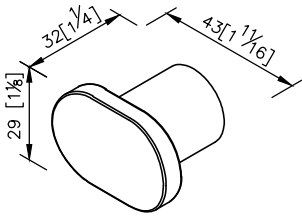

Drawer Handle

6922-K0-80CP

- 1.Brass of forging body meets JIS 3771 standard.
- 2.Premium metal construction for durability.
- 3.Justime finishes resist corrosion and tarnish.
- 4.Chrome plated finish meets the standard of ASTM-SC2.
- 5.Product has been designed without joints to make it easy to clean.
- 6.Coordinates with other products in Charming collection.

unit: mm[inch]