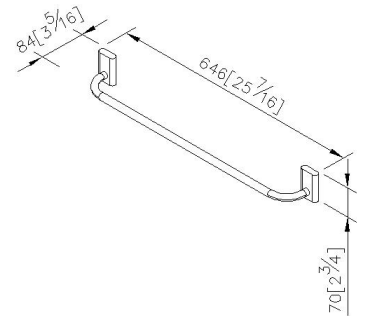

### DESCRIPTION:

- 1.Brass tube meets JIS C2700 standard.
- 2.Premium metal construction for durability.
- 3.Justime finishes resist corrosion and tarnish.
- 4.Finish meets the standard of ASTM-SC2.
- 5.Vertical force could support a static load of 4 kgf.
- 6.Coordinates with other products in Vitality collection.

unit: mm[inch]