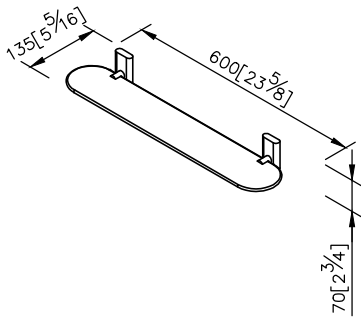

Shelf

6923-70-80T1

- 1.Brass of casting body meets JIS 3604 standard.
- 2.Premium metal construction for durability.
- 3.Justime finishes resist corrosion and tarnish.
- 4.Finish meets the standard of ASTM-SC2.
- 5.Vertical force could support a static load of 5 kgf.
- 6.Clean tempered glass shelf.
- 7.Coordinates with other products in Vitality collection.

unit: mm[inch]