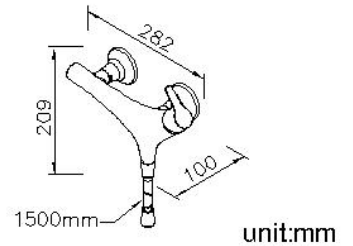

Shower Faucet 6927-93-85CP

INTRODUCTION:

Nature Faucets present infinite imagination of life. Designer observed kinds of organisms to sketch the contours of product for expounding orderless growth and the concept of meristem. Faucets have been combined with stylish handles just like to personally experience the pulsation of life.

DESCRIPTION:

- 1.Handle material meets JIS 3771 Standard.
- 2.Body material meets ISO CuZn40Pb Standard.
- 3.Finish meets the standard of ASTM-SC2.
- 4.The available distance between two centers of wall water-outlet is 122mm to 178mm.
- 5.With G 1/2 to water supply wall outlet.
- 6.Shower hose with TPE flexible tube, can stand 10Kg/cm2 water pressure and 70°C heat.
- 7.Elastic shower hose can be extended from 1.5 meter to 2 meter.
- 8.Ceramic valve with CERAMTEC ceramic disc/(Germany).
- 9.Coordinates with other products in Nature collection.