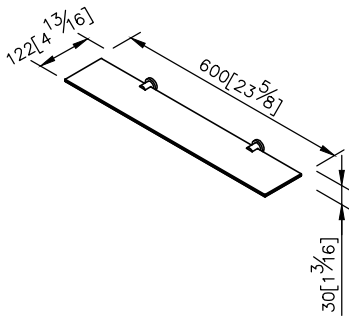

**Shelf**

6991-71-81S1

1. Stainless Steel body meets SUS 303 standard.
2. Premium metal construction for durability.
3. Justime finishes resist corrosion and tarnish.
4. Vertical force could support a static load of 5 kgf.
5. Tempered glass shelf 600\*110\*6mm.
6. Coordinates with other products in 6991 collection.

unit: mm[inch]