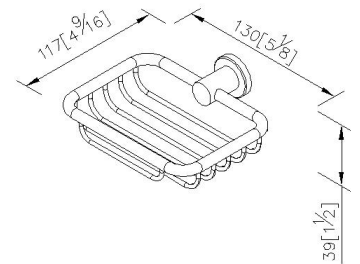

Shower Basket
6991-87-81S1

INTRODUCTION:

Inspired the small cylinder as the main idea to display the ingenious and comfortable sense, and also the best choice of the bathing space with simple style.

DESCRIPTION:

1. Stainless Steel body meets SUS 303 standard.
2. Premium metal construction for durability.
3. Justime finishes resist corrosion and tarnish.
4. Vertical force could support a static load of 5 kgf.
5. Coordinates with other products in 6991 collection.

Certification:

unit: mm[inch]

Fixing Kits:

- SUS 304 Stainless Steel Screws*2
- Hex Key 2.5mm*1
- Plastic Anchors*2

AWARD: