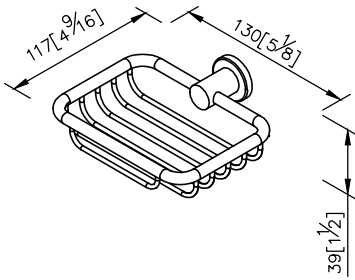

**Shower Basket**  
6991-87-81S1

1. Stainless Steel body meets SUS 303 standard.
2. Premium metal construction for durability.
3. Justime finishes resist corrosion and tarnish.
4. Vertical force could support a static load of 5 kgf.
5. Coordinates with other products in 6991 collection.

unit: mm[inch]