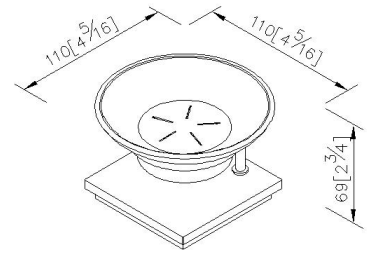

Freestanding Soap Dish 7801-24-80CP

INTRODUCTION:

The circle base has been designed with Frosted glass faceplate to increase the hazy and unreal beauty sense.

DESCRIPTION:

- 1.Brass of casting body meets JIS 3604 standard.
- 2.Premium metal construction for durability.
- 3.Justime finishes resist corrosion and tarnish.
- 4.Finish meets the standard of ASTM-SC2.
- 5.Size of frosted glass faceplate:86*86mm(3.38*3.38inch).
- 6.Frosted glass soap dish.
- 7.Coordinates with other products in Happiness collection.