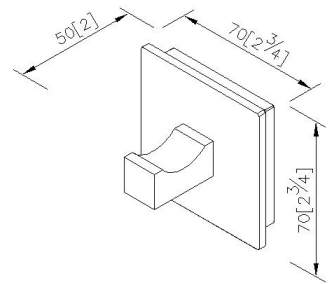

### INTRODUCTION:

The square base has been designed with Frosted glass faceplate to increase the hazy and unreal beauty sense.

unit: mm[inch]

### DESCRIPTION:

- 1.Brass of casting body meets JIS 3604 standard.
- 2.Premium metal construction for durability.
- 3.Justime finishes resist corrosion and tarnish.
- 4.Finish meets the standard of ASTM-SC2.
- 5.Correctly installed product's loading is 5 kgf.
- 6.Coordinates with other products in Happiness collection.