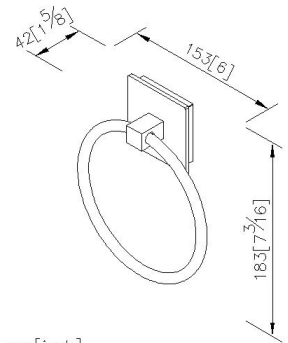

Towel Ring 7801-60-80CP

INTRODUCTION:

The square base has been designed with Frosted glass faceplate to increase the hazy and unreal beauty sense.

DESCRIPTION:

- 1.Brass of casting body meets JIS 3604 standard.
- 2.Premium metal construction for durability.
- 3.Justime finishes resist corrosion and tarnish.
- 4.Finish meets the standard of ASTM-SC2.
- 5.Correctly installed product's loading is 4 kgf.
- 6.Coordinates with other products in Happiness collection.