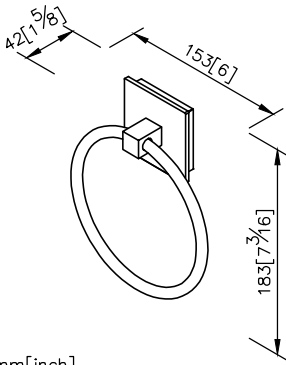

Towel Ring
7801-60-80CP

- 1.Brass of casting body meets JIS 3604 standard.
- 2.Premium metal construction for durability.
- 3.Justime finishes resist corrosion and tarnish.
- 4.Finish meets the standard of ASTM-SC2.
- 5.Correctly installed product's loading is 4 kgf.
- 6.Coordinates with other products in Happiness collection.

unit: mm[inch]