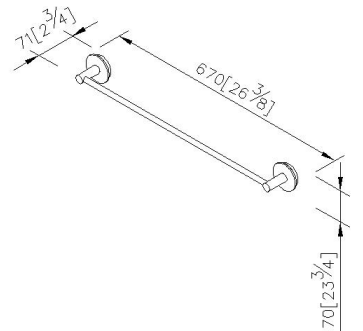

Towel Bar 7802-10-80CP

INTRODUCTION:

The circle base has been designed with Frosted glass faceplate to increase the hazy and unreal beauty sense.

DESCRIPTION:

- 1.Brass of casting body meets JIS 3604 standard.
- 2.Premium metal construction for durability.
- 3.Justime finishes resist corrosion and tarnish.
- 4.Finish meets the standard of ASTM-SC2.
- 5.Correctly installed product's loading is 4 kgf.
- 6.Coordinates with other products in Happiness collection.

Certification:

Fixing Kits:

- 1.SUS 304 Stainless Steel Screws*4
- Plastic Anchors*4
Material of Wall Mount Bracket: Steel with zinc plating*2

AWARD: