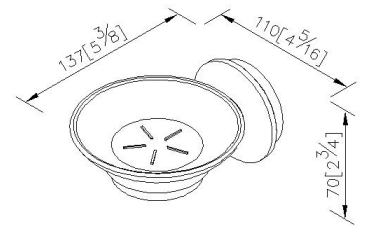

### DESCRIPTION:

- 1.Brass of casting body meets JIS 3604 standard.
- 2.Premium metal construction for durability.
- 3.Justime finishes resist corrosion and tarnish.
- 4.Finish meets the standard of ASTM-SC2.
- 5.Correctly installed product's loading is 2 kgf.
- 6.Coordinates with other products in Happiness collection.

unit: mm[inch]