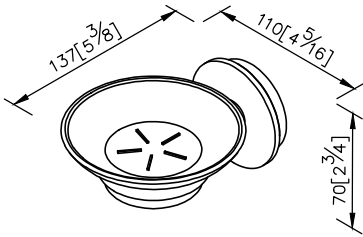

**Soap Dish**  
7802-20-80CP

- 1.Brass of casting body meets JIS 3604 standard.
- 2.Premium metal construction for durability.
- 3.Justime finishes resist corrosion and tarnish.
- 4.Finish meets the standard of ASTM-SC2.
- 5.Correctly installed product's loading is 2 kgf.
- 6.Coordinates with other products in Happiness collection.

unit: mm[inch]