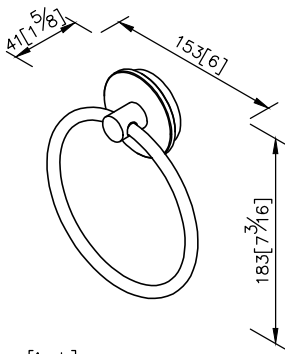

Towel Ring
7802-60-80CP

- 1.Brass of casting body meets JIS 3604 standard.
- 2.Premium metal construction for durability.
- 3.Justime finishes resist corrosion and tarnish.
- 4.Finish meets the standard of ASTM-SC2.
- 5.Correctly installed product's loading is 4 kgf.
- 6.Coordinates with other products in Happiness collection.

unit: mm[inch]