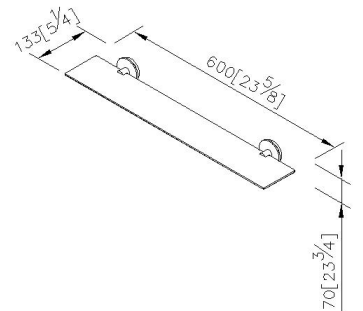

## Shelf 7802-70-80CP

### DESCRIPTION:

- 1.Brass of casting body meets JIS 3604 standard.
- 2.Premium metal construction for durability.
- 3.Justime finishes resist corrosion and tarnish.
- 4.Finish meets the standard of ASTM-SC2.
- 5.Correctly installed product's loading is 5 kgf.
- 6.Glass size:600\*110\*6mm.
- 7.Coordinates with other products in Happiness collection.

unit:mm[inch]