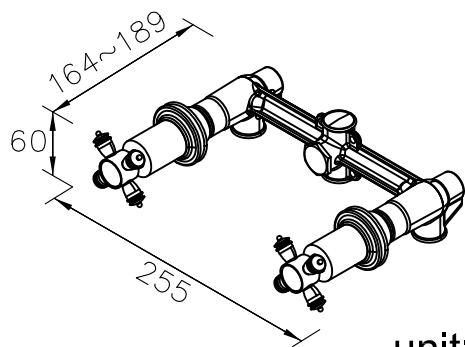

## Two-Handle Valve (Downward Outlet)

unit:mm