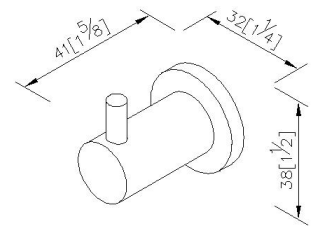

Still One

Robe Hook 7807-52-80CP

INTRODUCTION:

Simple and elegant style of bathroom accessories turn into a basic demand of modern customer, as main design as slender cylinder, which present design features.

DESCRIPTION:

- 1.Brass of casting body meets JIS 3604 standard.
- 2.Premium metal construction for durability.
- 3.Justime finishes resist corrosion and tarnish.
- 4.Finish meets the standard of ASTM-SC2.
- 5.Correctly installed product's loading is 5 kgf.
- 6.Coordinates with other products in Still One Collection.

unit: mm[inch]

Certificaion:

Fixing Kits:

- 1.SUS 304 Stainless Steel Screws*2
- Hex Key 1/8"*1
Plastic Anchors*2

AWARD: