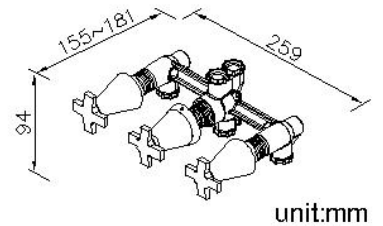

## Three-Handle Valve (Three Outlets) 7874-Z3-81CP

### INTRODUCTION:

The conical basin faucet decorates your lavatory in an unique way, improving the convenience of household livings. Chrome plated surface has a smooth touching texture, and the cross handle helps saving efforts for operation.

### DESCRIPTION:

- 1.Faucet body material meets JIS 3604 Standard.
- 2.Handle material meets JIS 3771 Standard.
- 3.The body of valve should be buried in the wall beforehand with 1"(2.5cm) adjusting tolerance in depth.
- 4.Chrome plated finish has met the ASTM-SC2 standard.
- 5.The connecting thread of main body is G 1/2.