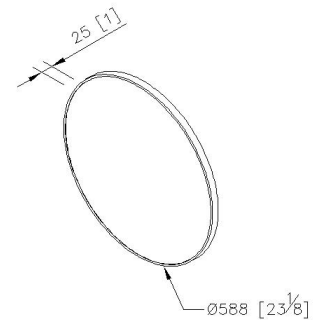

Mirror

7882-76-80S1

INTRODUCTION:

Our world is constantly changing, thus consumers' preferences are also changing. This gives Justime an idea to create an accessory which can fit almost any home interior style. Designers came up with a round-shape mirror, equipped with premium stainless steel frame. The frame comes in organic classic finishes - matte black, true stainless steel and brushed gold. A simple and minimalistic mirror design will highlight your overall bath interior style.

DESCRIPTION:

- 1.Dimension: 588mm x 25mm.
- 2.Frame Material: Stainless Steel SUS304.
- 3.KG and MA finished frames are available.
- 4.Coordinates with other products in all JUSTIME collection.

unit:mm[inch]