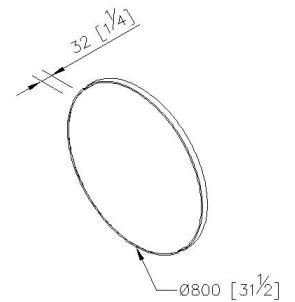

Mirror

7882-78-80MA

INTRODUCTION:

Our world is constantly changing, thus consumers' preferences are also changing. This gives Justime an idea to create an accessory which can fit almost any home interior style. Designers came up with a round-shape mirror, equipped with premium stainless steel frame. The frame comes in organic classic finishes - matte black, true stainless steel and brushed gold. A simple and minimalistic mirror design will highlight your overall bath interior style.

DESCRIPTION:

- 1.Dimension: 800mm x 32mm
- 2.Frame Material: Stainless Steel SUS304
- 3.KG,S1 finished frames available
- 4.Coordinates with other products in all JUSTIME collection

unit:mm[inch]

Certification: