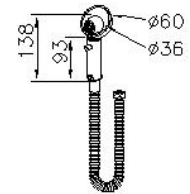

### DESCRIPTION:

- 1.Users could control the Spray with only one finger, one press to open water and the other press to close it, easily and conveniently.
- 2.Spray could be put in the semicircular bracket easily; as for a slant of the semicircular bracket and precise design of the neck of spray.
- 3.Spray has to be taken off obliquely, so that it won't fall off easily.
- 4.Unique style is the product characteristic. The lovely appearance makes customer feel more family, the product not only include the beautiful looks bust also functional.
- 5.The optional check valve and flow restrictor could be added into the sprayer.
- 6.The sprayer can stand the presure from 0.5 to 5 kg/cm<sup>2</sup>
- 7.Inner tube material is PVC, could bear pressure 8~10 Kgs/cm<sup>2</sup> and heat up to 60 degrees.
- 8.Brass with Chrome plated meets ASTM-SC2 standard.

unit:mm