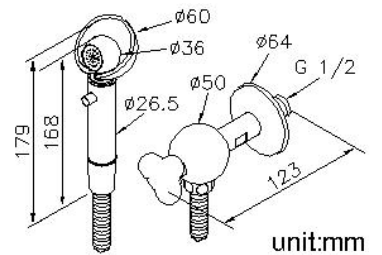

DESCRIPTION:

- 1.Users could control the Spray with only one finger, one press to open water and the other press to close it, easily and conveniently.
- 2.Spray could be put in the semicircular bracket easily; as for a slant of the semicircular bracket and precise design of the neck of spray.
- 3.Spray has to be taken off obliquely, so that it won't fall off easily.
- 4.Unique style is the product characteristic. The lovely appearance makes customer feel more family, the product not only include the beautiful looks bust also functional.
- 5.The optional check valve and flow restrictor could be added into the sprayer.
- 6.The sprayer can stand the presure from 0.5 to 5 kg/cm²
- 7.Inner tube material is PVC, could bear pressure 8~10 Kgs/cm² and heat up to 60 degrees.
- 8.Brass with Chrome plated meets ASTM-SC2 standard.